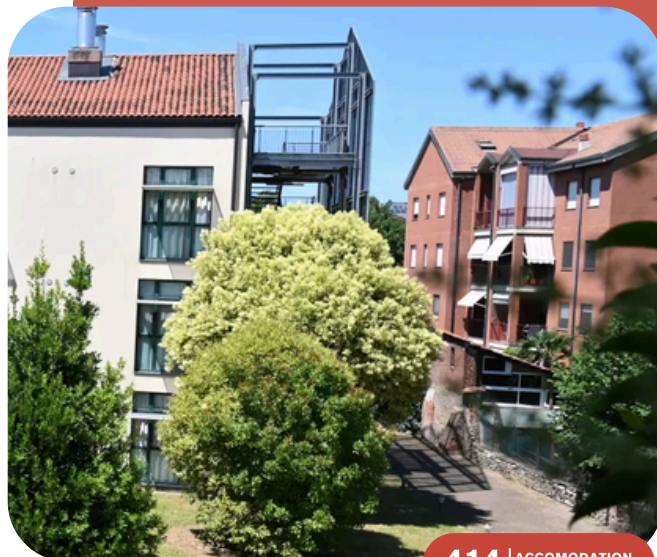

## CAPPEL VERDE (TURIN)

Located in the heart of the **historic centre** of Turin, just a few steps from **Piazza Castello**, the Cappel Verde Residence consists of two adjacent buildings that blend harmoniously into the surrounding urban context. Its **central location** allows quick access to **museums** and **university campuses**.

## SAN LIBORIO (TURIN)

The San Liborio Residence is located in the heart of the **historic centre** of Turin. Thanks to its urban location, it offers **easy access** to a wide range of **services, transport connections, and cultural opportunities**, making it an ideal starting point for experiencing the city in a **dynamic and lively** way.

## VERDI (TURIN)

Located within the spaces of a **historic seventeenth-century palace**, the Verdi Residence is an elegant five-storey university residential complex featuring an **inner courtyard** and a **panoramic terrace** overlooking the **Mole Antonelliana**.

## VILLA CLARETTA (GRUGLIASCO)

Surrounded by the greenery of a historic park in Grugliasco, the Villa Claretta Residence offers a distinctive setting for attending the **Faculties of Agriculture** and **Veterinary Medicine** of the Università degli Studi di Torino located nearby.