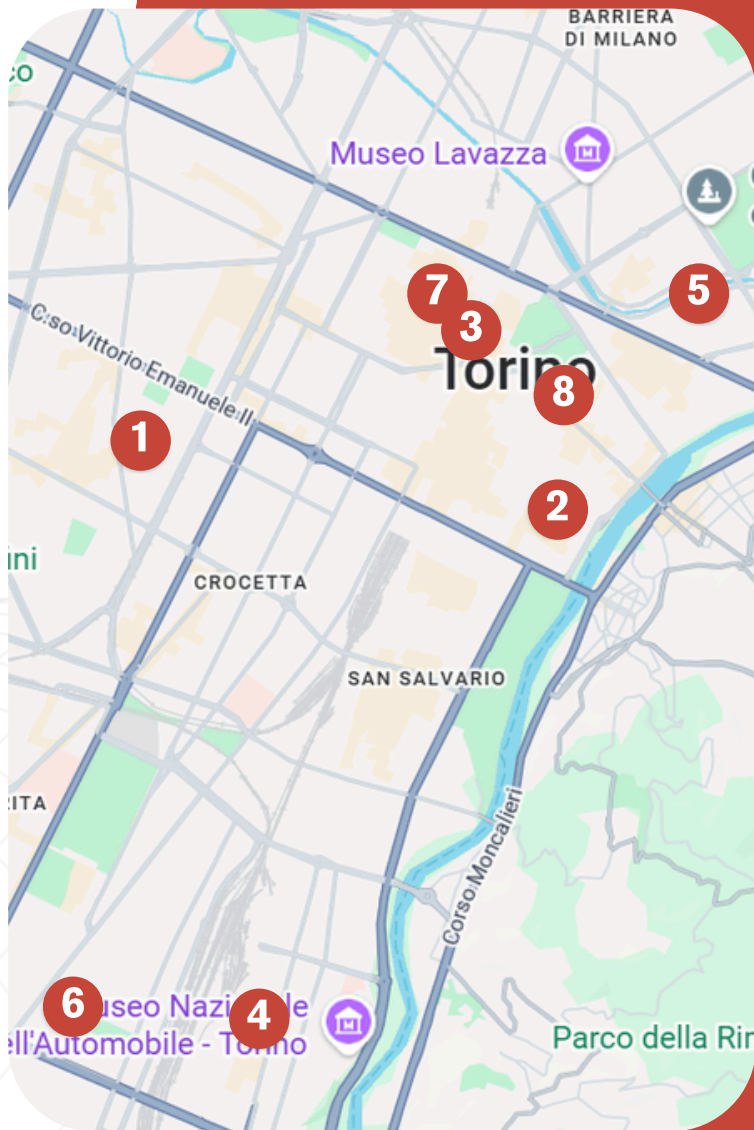

1 UNIVERSITY RESIDENCE
BORSELLINO

2 UNIVERSITY RESIDENCE
CAVOUR

3 UNIVERSITY RESIDENCE
CAPPEL VERDE

4 UNIVERSITY RESIDENCE
LINGOTTO

5 UNIVERSITY RESIDENCE
OLIMPIA

6 UNIVERSITY RESIDENCE
PAOLI

7 UNIVERSITY RESIDENCE
SAN LIBORIO

8 UNIVERSITY RESIDENCE
VERDI